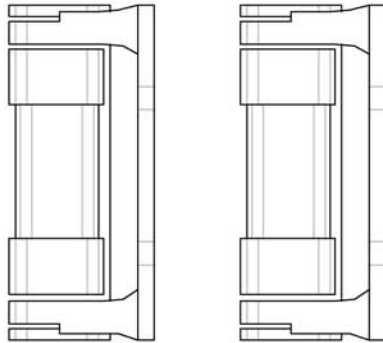

Parts List - Gate and Mounting Hardware

Gate Panel

Self Closing Hinges (2)

Gate Posts (2)

Self Tapping Screws (2)

**Touch-up
Paint (1)**

**HARDWARE
BAG
BOLTS,
NUTS,
ETC.**