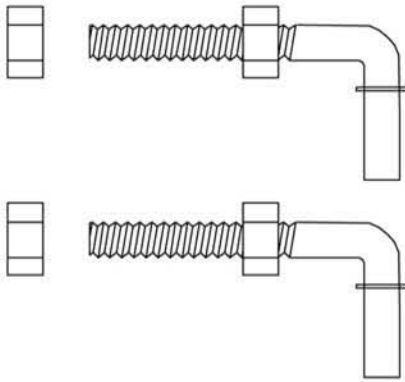

Parts List - Gate and Mounting Hardware

Gate Panel(s)

Hinge Bolts

Single Gates - 2
Dual Gates - 4

Ball Caps (2)

Gate Posts (2)

Hinge Plates

Single Gates - 2
Dual Gates - 4

**Touch-up
Paint (1)**

Ball Bearings

Single Gates - 2
Dual Gates - 4

**HARDWARE
BAG
BOLTS,
NUTS,
ETC.**